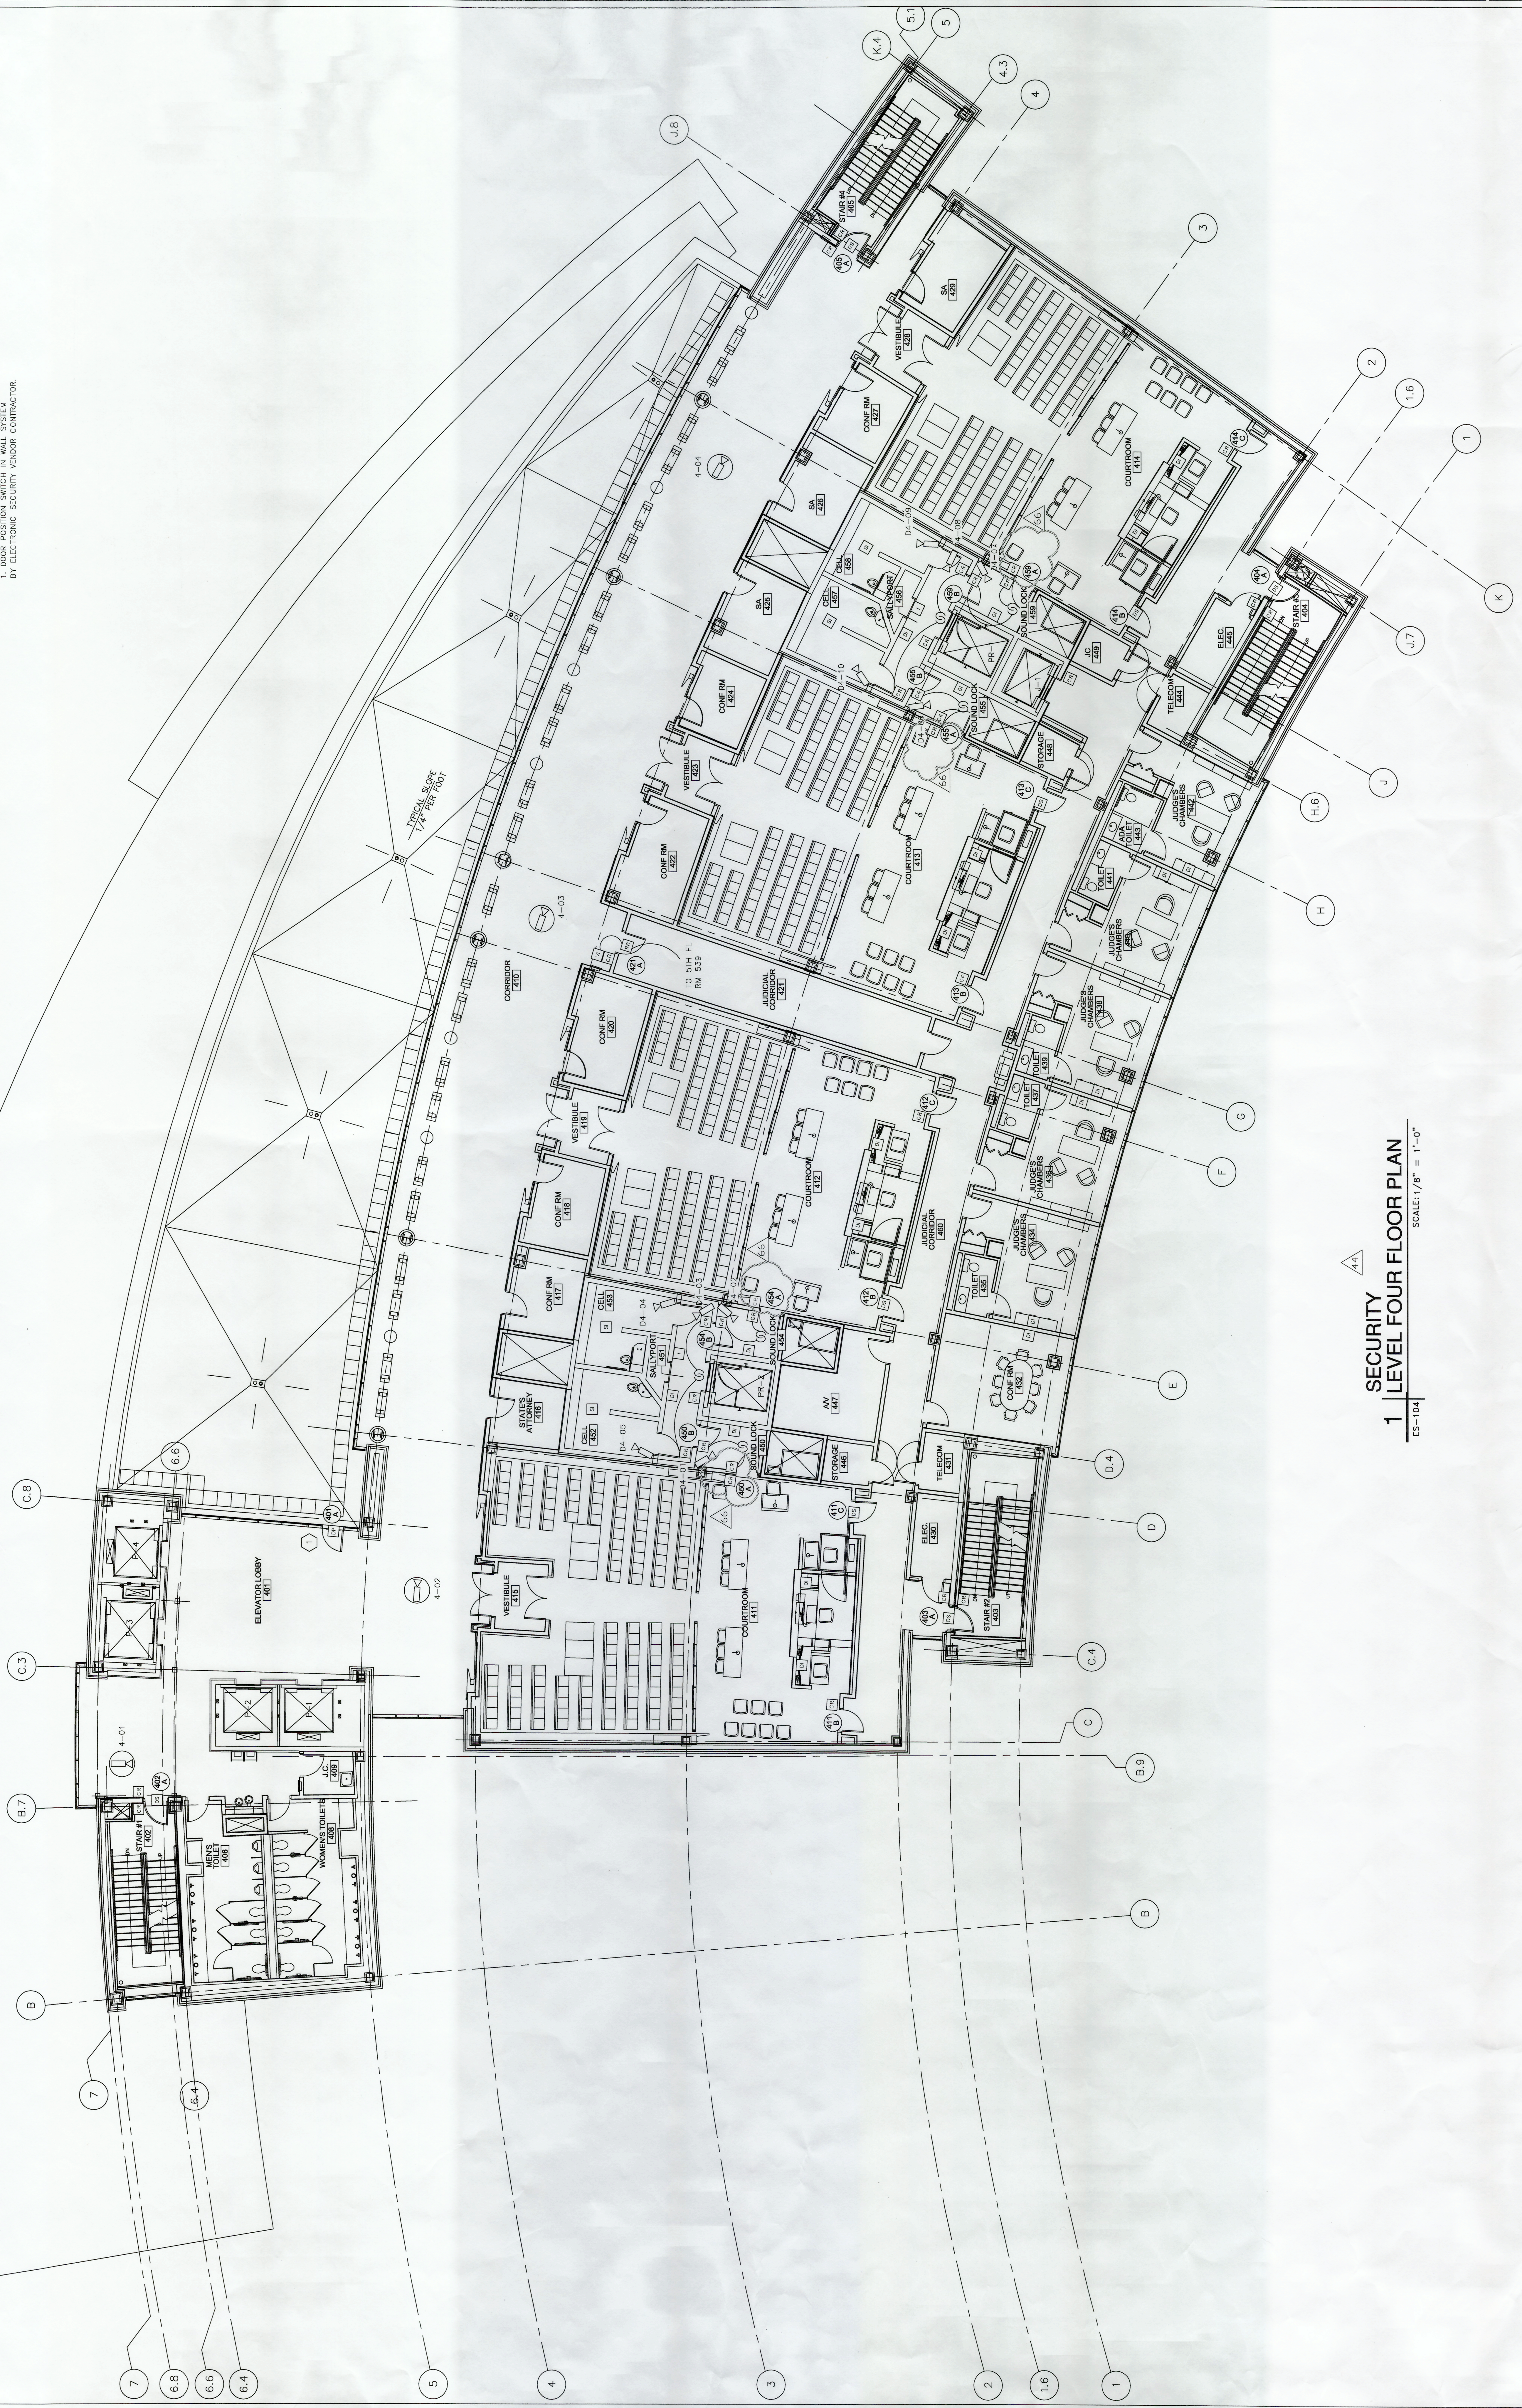

DRAWING NOTES: (F)
1. DOOR POSITION SWITCH IN WALL SYSTEM
BY ELECTRONIC SECURITY VENDOR CONTRACTOR.

SECURITY LEVEL FOUR FLOOR PLAN
1 LEVEL FOUR FLOOR PLAN
ES-104 SCALE: 1/8" = 1'-0"