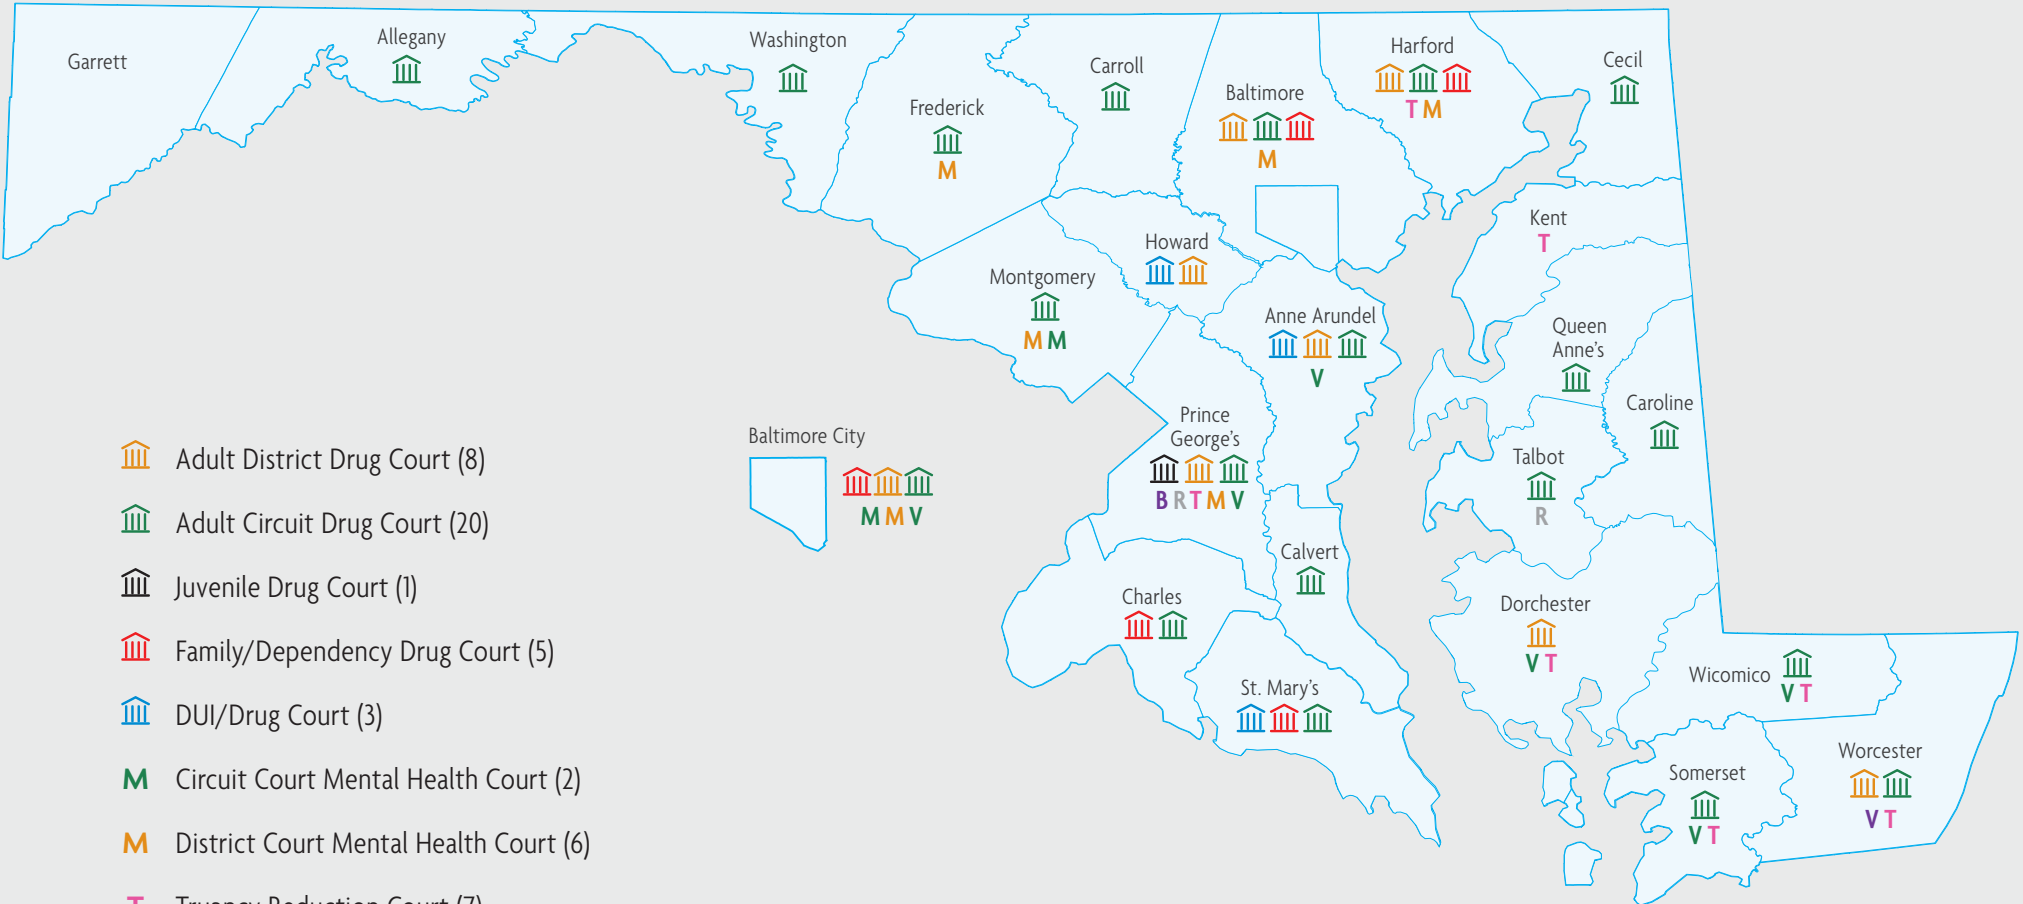

# Operational Problem-Solving Courts in Maryland

-  Adult District Drug Court (8)
-  Adult Circuit Drug Court (20)
-  Juvenile Drug Court (1)
-  Family/Dependency Drug Court (5)
-  DUI/Drug Court (3)
-  Circuit Court Mental Health Court (2)
-  District Court Mental Health Court (6)
-  Truancy Reduction Court (7)
-  Re-Entry Court (2)
-  Veterans Court (7)
-  Back on Track (1)