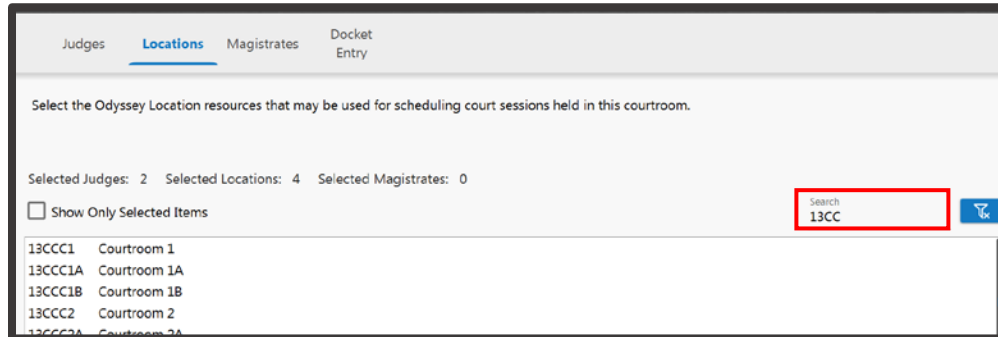

1. From the Home Screen of Judge Edition, click on the Fly-out Menu  in the top left corner and click on View Configuration located at the bottom of the menu.

2. The next screen will take you into the Configuration View. From the toolbar on the left side, click on the Resources Tab. Click on Location to select your courtroom. If you cannot find your courtroom the codes are based on your district or circuit court numbers. For example:
  - a. **Annapolis District Courtroom 1 is 070101**
  - b. **Cecil Circuit Courtroom 1 is 07CCC1F2**

**NOTE:** For additional assistance, refer to the 'Appendix: Location/Courtroom Codes' (pages 3-4).

3. From the toolbar on the left side, click on Views. Next, from the toolbar at the top, click Case Details. Use the screenshot below and select the appropriate option for each drop-down.

## Appendix: Location/Courtroom Codes

When configuring Judge Edition in the courtroom, please refer to the lists below to help identify your location's 4-digit court code. The 4-digit code can be typed into the search field. Doing this will narrow the results and display all courtrooms within your location.