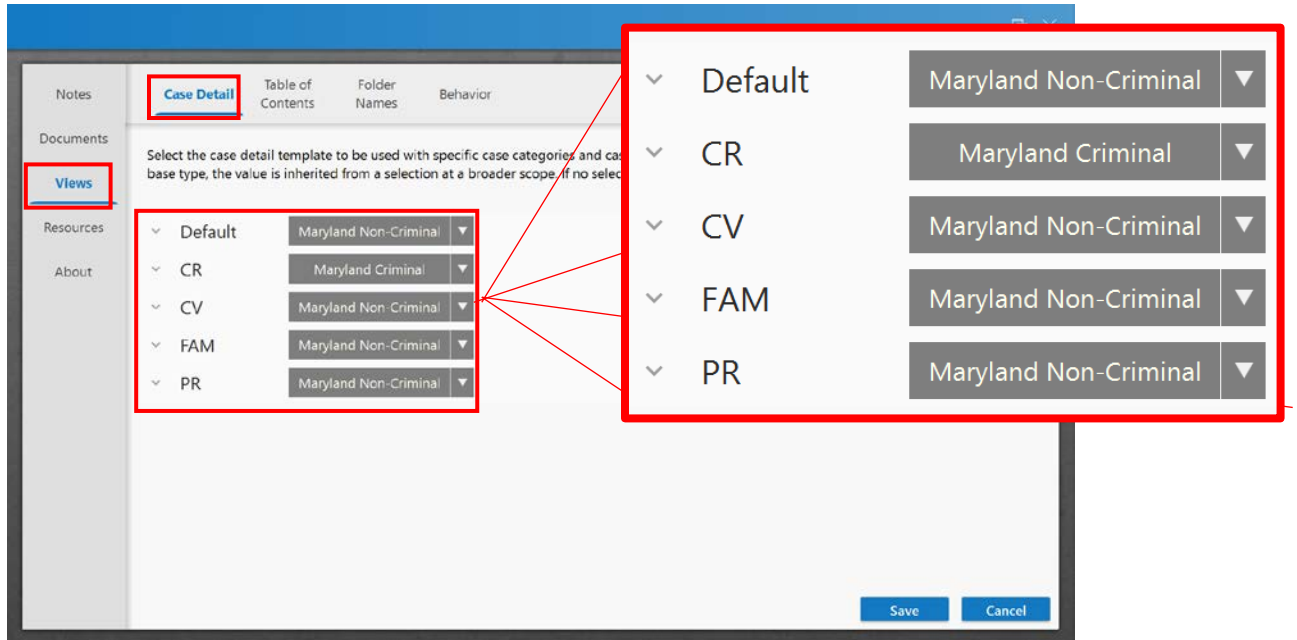

1. From the Home Screen of Judge Edition, click on the Fly-out Menu  in the top left corner and click on View Configuration located at the bottom of the menu.

2. The next screen will take you into the Configuration View. From the toolbar on the left side, click on the Resources Tab. Click on Location to select your courtroom. If you cannot find your courtroom the codes are based on your district or circuit court numbers. For example:
  - a. **Annapolis District Courtroom 1 is 070101**
  - b. **Cecil Circuit Courtroom 1 is 07CCC1F2**

**NOTE:** For additional assistance, refer to the 'Appendix: Location/Courtroom Codes' (pages 3-4).

3. From the toolbar on the left side, click on Views. Next, from the toolbar at the top, click Case Details. Use the screenshot below and select the appropriate option for each drop-down.