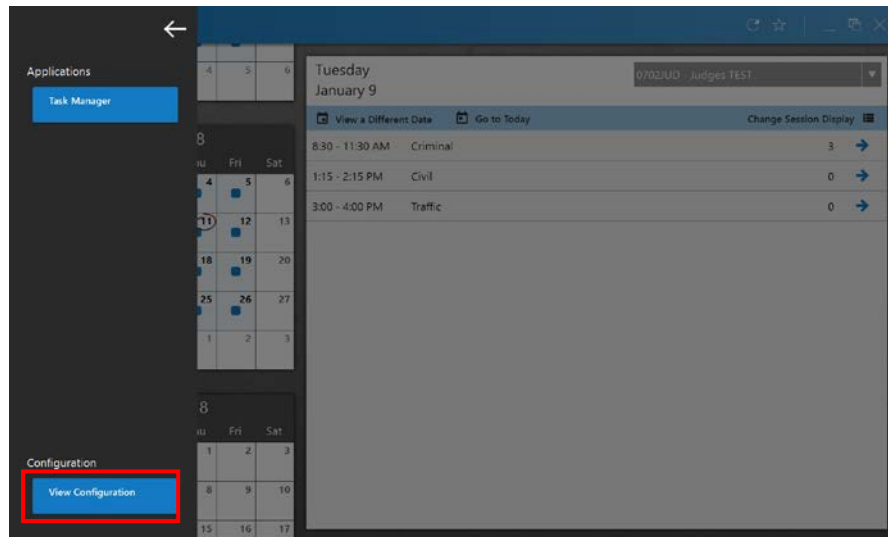

1. From the Home Screen of Judge Edition, click on the Fly-out Menu  in the top left corner and click on View Configuration located at the bottom of the menu.

2. The next screen will take you into the Configuration View. From the toolbar on the left side, click on the Resources Tab. Click on Location to select your courtroom. If you cannot find your courtroom the codes are based on your district or circuit court numbers. For example:
  - a. **Annapolis District Courtroom 1 is 070101**
  - b. **Cecil Circuit Courtroom 1 is 07CCC1F2**

**NOTE:** For additional assistance, refer to the 'Appendix: Location/Courtroom Codes' (pages 3-4).

3. From the toolbar on the left side, click on Views. Next, from the toolbar at the top, click Case Details. Use the screenshot below and select the appropriate option for each drop-down.