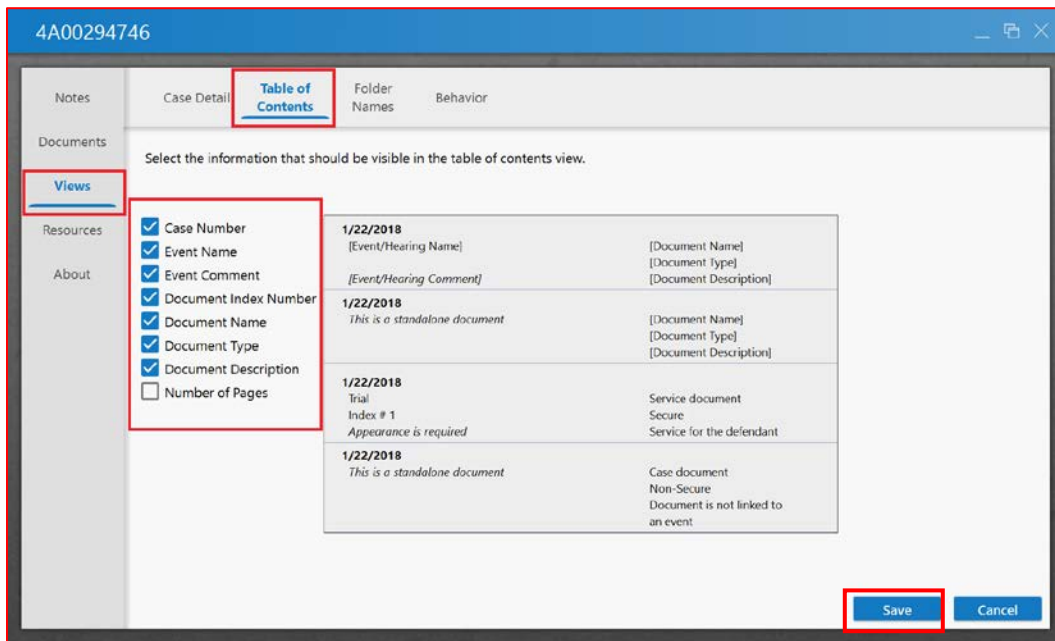

4. From the toolbar at the top, click the Table of Contents. Check all boxes and click Save.