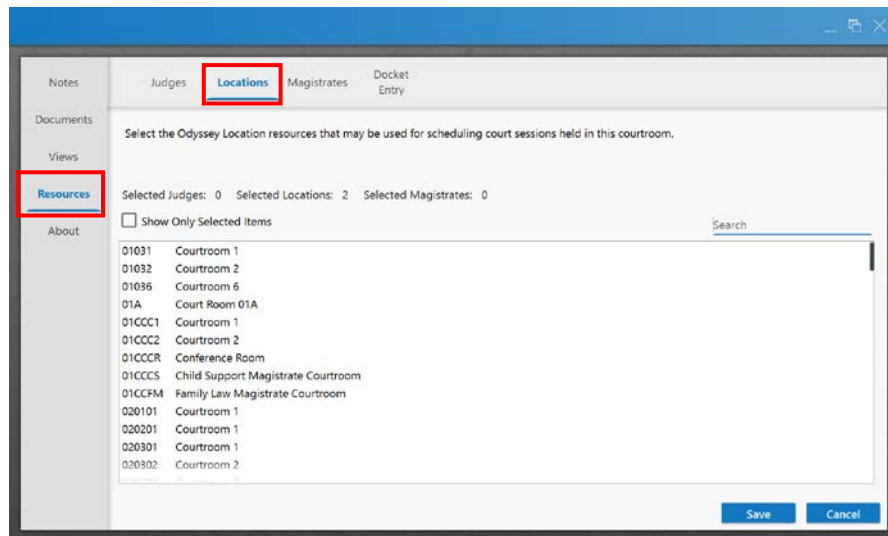

3. From the toolbar on the left side, click on Views. Next, from the toolbar at the top, click Case Details. Use the screenshot below and select the appropriate option for each drop-down.